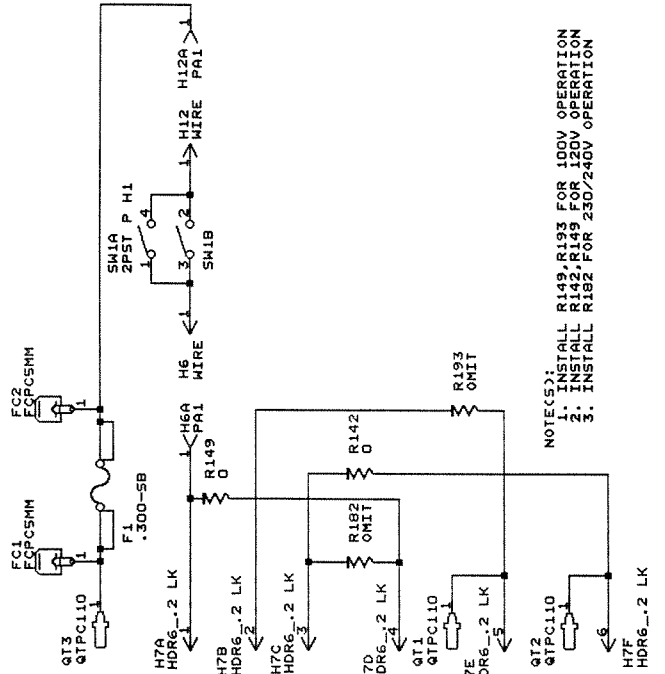

DIP85 530
PLCC445
DIP325 531
PLCC685
DIP325 533
PLCC645
V55