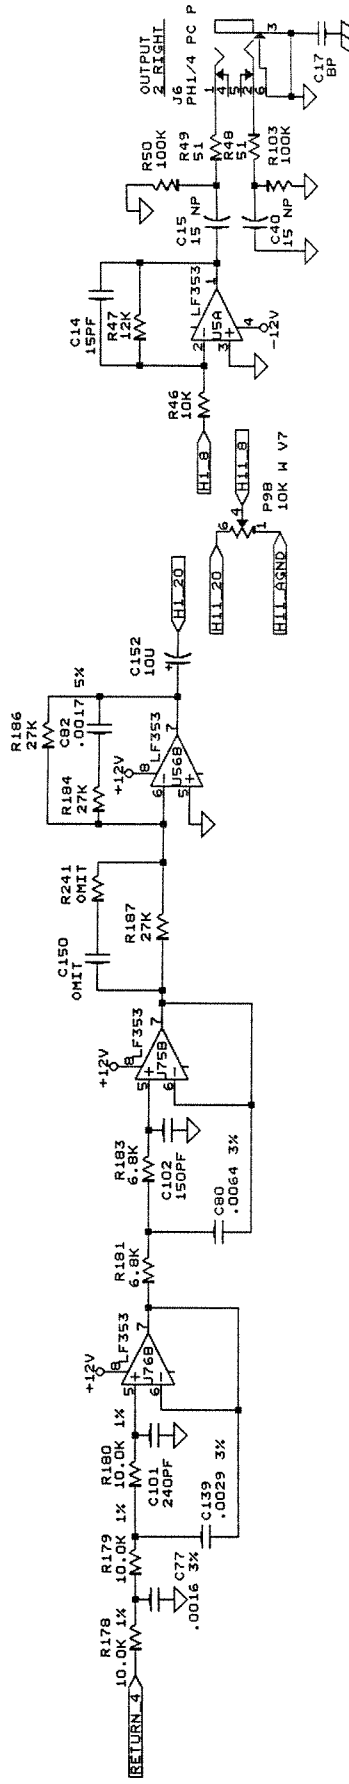

LINK
 I24HA102.SCH
 I24HA103.SCH
 I24HA104.SCH
 I24HA105.SCH
 I24HA106.SCH
 I24HA107.SCH
 I24HA108.SCH

DIGITECH
 9760 S. Sandy Parkway
 Sandy, Ut. 84070
 Made in U.S.A.

Title
 TRUE STEREO 2X4 INPUT OUTPUT MIX 11-5030
 Size Document Number
 B T24HA101.SCH
 Date: May 4, 1993 Sheet 1 of 9

REV
 A1

DIGITECH
 8760 S. Sandy Parkway
 Sandy, Ut. 84070
 Made in U.S.A.

Title	TS 2X4 INPUT, OUTPUT, MIX	11-5030
Size	Document Number	REV
	B	A1
Date:	May 4, 1993	Sheet 2 of 8

DIGITECH
 8760 S. Sandy Parkway
 Sandy, Ut. 84070
 Made in U.S.A.

Title T5 2X4 DSP 11-5030
 Size Document Number B T24MA103.SCH
 Date: May 4, 1993 Sheet 3 of 8

DIGITECH
 8760 S. Sandy Parkway
 Sandy, Utah 84070
 Made in the U.S.A.

Title: TRUE STEREO 2X4 A/D/A 11-5030
 Size: Document Number B
 T24MA104.SCH
 Date: May 4, 1993 Sheet 4 of 8

Title# 15 2X4 - CPU, DECODE AND DRIVERS 11-5030
 Size Document Number T24M106.SCH
 Date: May 4, 1983 Sheet 6 of 8

TEST REF. TP14
 BR20
 BR21
 BR22
 C146
 C147
 H12
 H11
 J11
 Q13
 R23
 R27
 R28
 R29
 R31
 R37
 R41
 R42
 R43
 R44
 R45
 R46
 R47
 R48
 R49
 R50
 R51
 R52
 R53
 R54
 R55
 R56
 R57
 R58
 R59
 R60
 R61
 R62
 R63
 R64
 R65
 R66
 R67
 R68
 R69
 R70
 R71
 R72
 R73
 R74
 R75
 R76
 R77
 R78
 R79
 R80
 R81
 R82
 R83
 R84
 R85
 R86
 R87
 R88
 R89
 R90
 R91
 R92
 R93
 R94
 R95
 R96
 R97
 R98
 R99
 R100