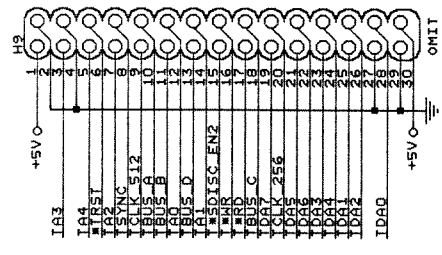

REV
 A1

DIGITECH
 8760 S. Sandy Parkway
 Sandy, Utah 84070
 Made in the U.S.A.

Title TS 2x4 - CPU, DECODE, EPROM, SRAM 11-5030
 Size Document Number B
 Rev A1
 Date: May 4, 1993 Sheet 5 of 8

DIGITECH
 8760 S. Sandy Parkway
 Sandy, Utah 84070
 Made in the U.S.A.

Title# 15 2X4 - CPU, DECODE AND DRIVERS 11-5030
 Size Document Number T24M106.SCH
 Date: May 4, 1983 Sheet 6 of 8

TEST REF. TP14
 BR20
 BR21
 BR22
 C146
 C147
 H12
 H11
 J11
 Q13
 R23
 R27
 R28
 R29
 R31
 R37
 R41
 R42
 R43
 R44
 R45
 R46
 R47
 R48
 R49
 R50
 R51
 R52
 R53
 R54
 R55
 R56
 R57
 R58
 R59
 R60
 R61
 R62
 R63
 R64
 R65
 R66
 R67
 R68
 R69
 R70
 R71
 R72
 R73
 R74
 R75
 R76
 R77
 R78
 R79
 R80
 R81
 R82
 R83
 R84
 R85
 R86
 R87
 R88
 R89
 R90
 R91
 R92
 R93
 R94
 R95
 R96
 R97
 R98
 R99
 R100

DIP85 530
 PLCC445
 DIP325 531
 PLCC685
 DIP325 533
 PLCC645
 V55

DIGITECH
 8760 S. Sandy Parkway
 Sandy, Ut. 84070
 Made in U.S.A.

Title
 TRUE STEREO 2X4 TURBO BOARD

Size
 B

Document Number
 T24M010B.SCH