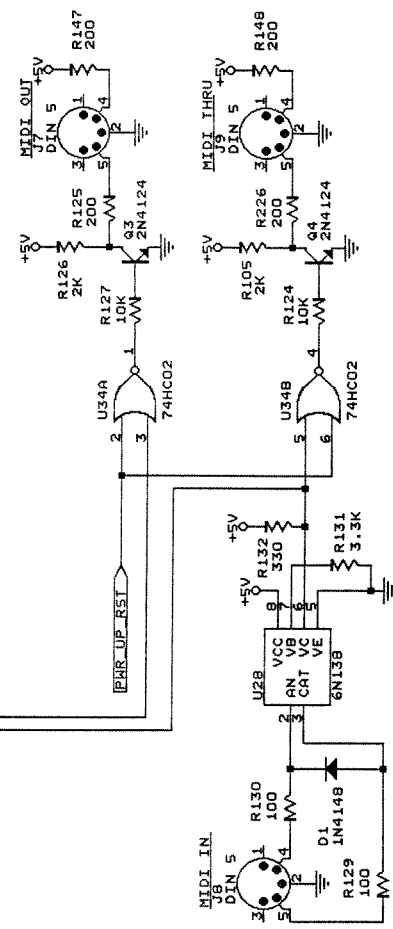

Title T5 2X4 DSP 11-5030
 Size Document Number B T24MA103.SCH
 Date: May 4, 1993 Sheet 3 of 8

DIGITECH
 8760 S. Sandy Parkway
 Sandy, Utah 84070
 Made in the U.S.A.

Title: TRUE STEREO 2X4 A/D/A 11-5030
 Size: Document Number B
 T24MA104.SCH
 Date: May 4, 1993 Sheet 4 of 8

REV
 A1

DIGITECH
 8760 S. Sandy Parkway
 Sandy, Utah 84070
 Made in the U.S.A.

Title TS 2x4 - CPU, DECODE, EPROM, SRAM 11-5030
 Size Document Number B
 Rev A1
 Date: May 4, 1993 Sheet 5 of 8

DIGITECH
 8760 S. Sandy Parkway
 Sandy, Utah 84070
 Made in the U.S.A.

Title# 15 2X4 - CPU, DECODE AND DRIVERS 11-5030
 Size Document Number T24M106.SCH
 Date: May 4, 1983 Sheet 6 of 8

TEST REF. TP14
 BR20
 BR21
 BR22
 C146
 C147
 H12
 H11
 J11
 Q13
 R23
 R27
 R28
 R29
 R31
 R37
 R41
 R42
 R43
 R44
 R45
 R46
 R47
 R48
 R49
 R50
 R51
 R52
 R53
 R54
 R55
 R56
 R57
 R58
 R59
 R60
 R61
 R62
 R63
 R64
 R65
 R66
 R67
 R68
 R69
 R70
 R71
 R72
 R73
 R74
 R75
 R76
 R77
 R78
 R79
 R80
 R81
 R82
 R83
 R84
 R85
 R86
 R87
 R88
 R89
 R90
 R91
 R92
 R93
 R94
 R95
 R96
 R97
 R98
 R99
 R100

DIP85 530
 PLCC445
 DIP325 531
 PLCC685
 DIP325 533
 PLCC645
 V55

DIGITECH
 8760 S. Sandy Parkway
 Sandy, Ut. 84070
 Made in U.S.A.

Title
 TRUE STEREO 2X4 TURBO BOARD

Size
 B

Document Number
 T24M010B.SCH