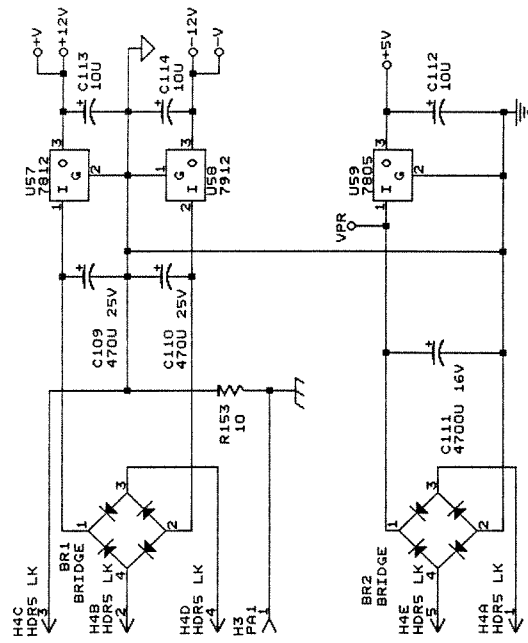

DIP85 530
PLCC445
DIP325 531
PLCC685
DIP325 533
PLCC645
V55