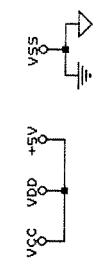

Title T5 2X4 DSP 11-5030
 Size Document Number B T24MA103.SCH
 Date: May 4, 1993 Sheet 3 of 8

DIGITECH
 8760 S. Sandy Parkway
 Sandy, Utah 84070
 Made in the U.S.A.

Title: TRUE STEREO 2X4 A/D/A 11-5030
 Size: Document Number B
 T24MA104.SCH
 Date: May 4, 1993 Sheet 4 of 8

REV
 A1

DIGITECH
 8760 S. Sandy Parkway
 Sandy, Utah 84070
 Made in the U.S.A.

Title TS 2x4 - CPU, DECODE, EPROM, SRAM 11-5030
 Size Document Number B
 Rev A1
 Date: May 4, 1993 Sheet 5 of 8

DIGITECH
 8760 S. Sandy Parkway
 Sandy, Utah 84070
 Made in the U.S.A.

Title# 15 2X4 - CPU, DECODE AND DRIVERS 11-5030
 Size Document Number T24M106.SCH
 Date: May 4, 1983 Sheet 6 of 8

TEST REF. TP14
 BR20
 BR21
 BR22
 C146
 C147
 H12
 H11
 J11
 Q13
 R23
 R27
 R28
 R29
 R31
 R37
 R41
 R42
 R43
 R44
 R45
 R46
 R47
 R48
 R49
 R50
 R51
 R52
 R53
 R54
 R55
 R56
 R57
 R58
 R59
 R60
 R61
 R62
 R63
 R64
 R65
 R66
 R67
 R68
 R69
 R70
 R71
 R72
 R73
 R74
 R75
 R76
 R77
 R78
 R79
 R80
 R81
 R82
 R83
 R84
 R85
 R86
 R87
 R88
 R89
 R90
 R91
 R92
 R93
 R94
 R95
 R96
 R97
 R98
 R99
 R100