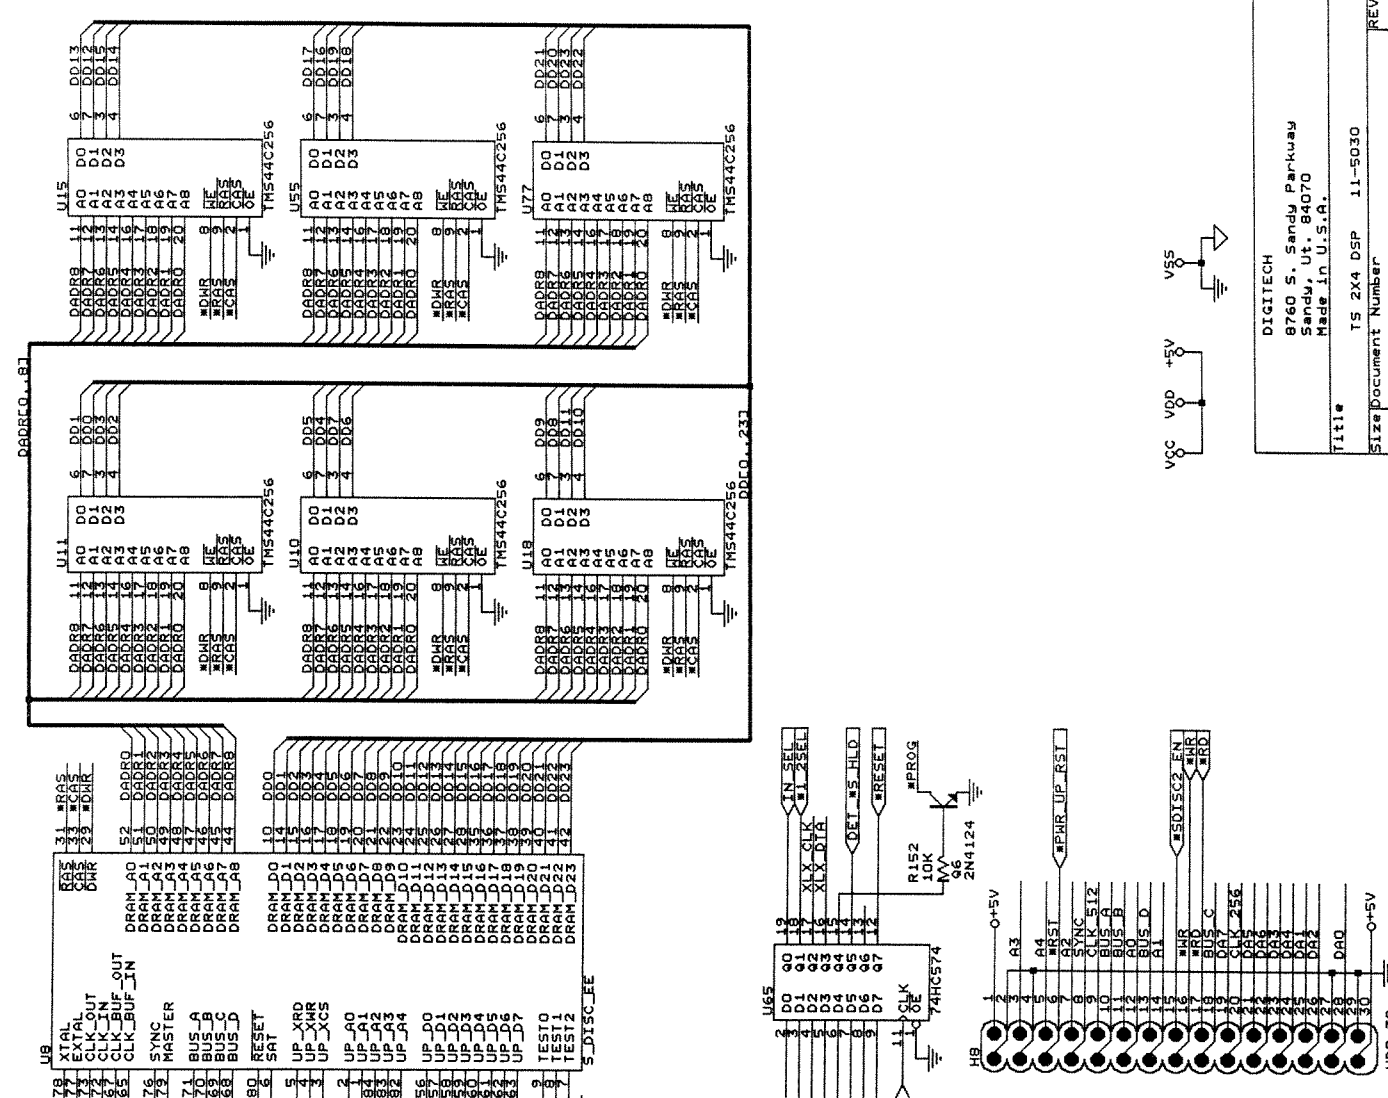

LINK
 I24HA102.SCH
 I24HA103.SCH
 I24HA104.SCH
 I24HA105.SCH
 I24HA106.SCH
 I24HA107.SCH
 I24HA108.SCH

DIGITECH
 9760 S. Sandy Parkway
 Sandy, Ut. 84070
 Made in U.S.A.

Title
 TRUE STEREO 2X4 INPUT OUTPUT MIX 11-5030
 Size Document Number
 B T24HA101.SCH
 Date: May 4, 1993 Sheet 1 of 9

REV
 A1

DIGITECH
 8760 S. Sandy Parkway
 Sandy, Ut. 84070
 Made in U.S.A.

Title	TS 2X4 INPUT, OUTPUT, MIX	11-5030
Size	Document Number	REV
	B	A1
Date:	May 4, 1993	Sheet 2 of 8

DIGITECH
 8760 S. Sandy Parkway
 Sandy, Ut. 84070
 Made in U.S.A.

Title T5 2X4 DSP 11-5030
 Size Document Number B T24MA103.SCH
 Date: May 4, 1993 Sheet 3 of 8

DIGITECH
 8760 S. Sandy Parkway
 Sandy, Utah 84070
 Made in the U.S.A.

Title: TRUE STEREO 2X4 A/D/A 11-5030
 Size: Document Number B
 T24MA104.SCH
 Date: May 4, 1993 Sheet 4 of 8

REV
 A1

DIGITECH
 8760 S. Sandy Parkway
 Sandy, Utah 84070
 Made in the U.S.A.

Title TS 2x4 - CPU, DECODE, EPROM, SRAM 11-5030
 Size Document Number B
 Rev A1
 Date: May 4, 1993 Sheet 5 of 8

DIGITECH
 8760 S. Sandy Parkway
 Sandy, Utah 84070
 Made in the U.S.A.