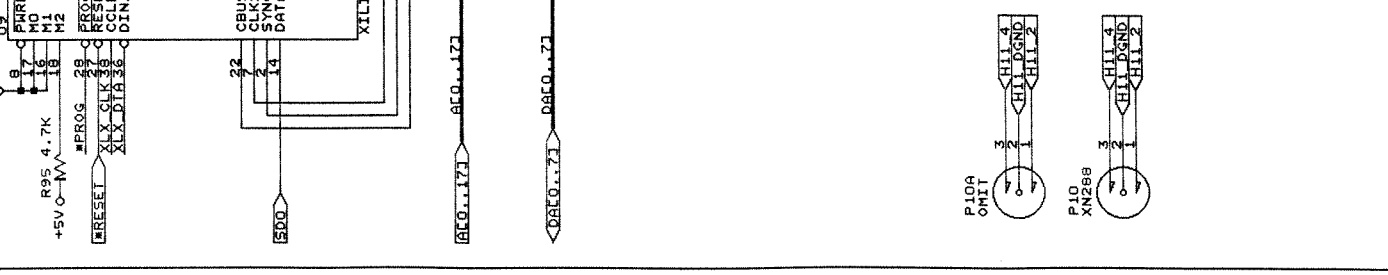

LINK
 I24HA102.SCH
 I24HA103.SCH
 I24HA104.SCH
 I24HA105.SCH
 I24HA106.SCH
 I24HA107.SCH
 I24HA108.SCH

DIGITECH
 9760 S. Sandy Parkway
 Sandy, Ut. 84070
 Made in U.S.A.

Title
 TRUE STEREO 2X4 INPUT OUTPUT MIX 11-5030
 Size Document Number
 B T24HA101.SCH
 Date: May 4, 1993 Sheet 1 of 9

REV
 A1

DIGITECH
 8760 S. Sandy Parkway
 Sandy, Ut. 84070
 Made in U.S.A.

Title	TS 2X4 INPUT, OUTPUT, MIX	11-5030
Size	Document Number	REV
	B	A1
Date:	May 4, 1993	Sheet 2 of 8

DIGITECH
 8760 S. Sandy Parkway
 Sandy, Ut. 84070
 Made in U.S.A.

Title T5 2X4 DSP 11-5030
 Size Document Number B T24MA103.SCH
 Date: May 4, 1993 Sheet 3 of 8

DIGITECH
 8760 S. Sandy Parkway
 Sandy, Utah 84070
 Made in the U.S.A.

Title: TRUE STEREO 2X4 A/D/A 11-5030
 Size: Document Number B
 T24MA104.SCH
 Date: May 4, 1993 Sheet 4 of 8

REV
 A1

DIGITECH
 8760 S. Sandy Parkway
 Sandy, Utah 84070
 Made in the U.S.A.

Title TS 2x4 - CPU, DECODE, EPROM, SRAM 11-5030
 Size Document Number B
 Rev A1
 Date: May 4, 1993 Sheet 5 of 8

DIGITECH
 8760 S. Sandy Parkway
 Sandy, Utah 84070
 Made in the U.S.A.