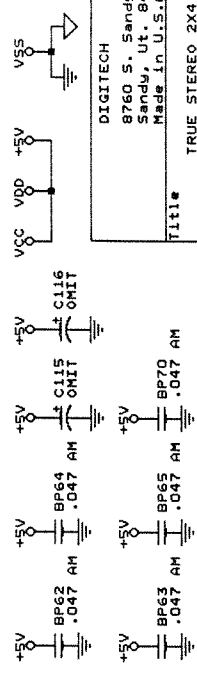

DIGITECH
8760 S. Sandy Parkway
Sandy, Ut. 84070
Made in U.S.A.

Title
TRUE STEREO 2X4 TURBO BOARD

Size
B

Document Number
T24M010B.SCH

REV
A1

Date:
May 4, 1993

Sheet
8 of 8

IDDIC0..237