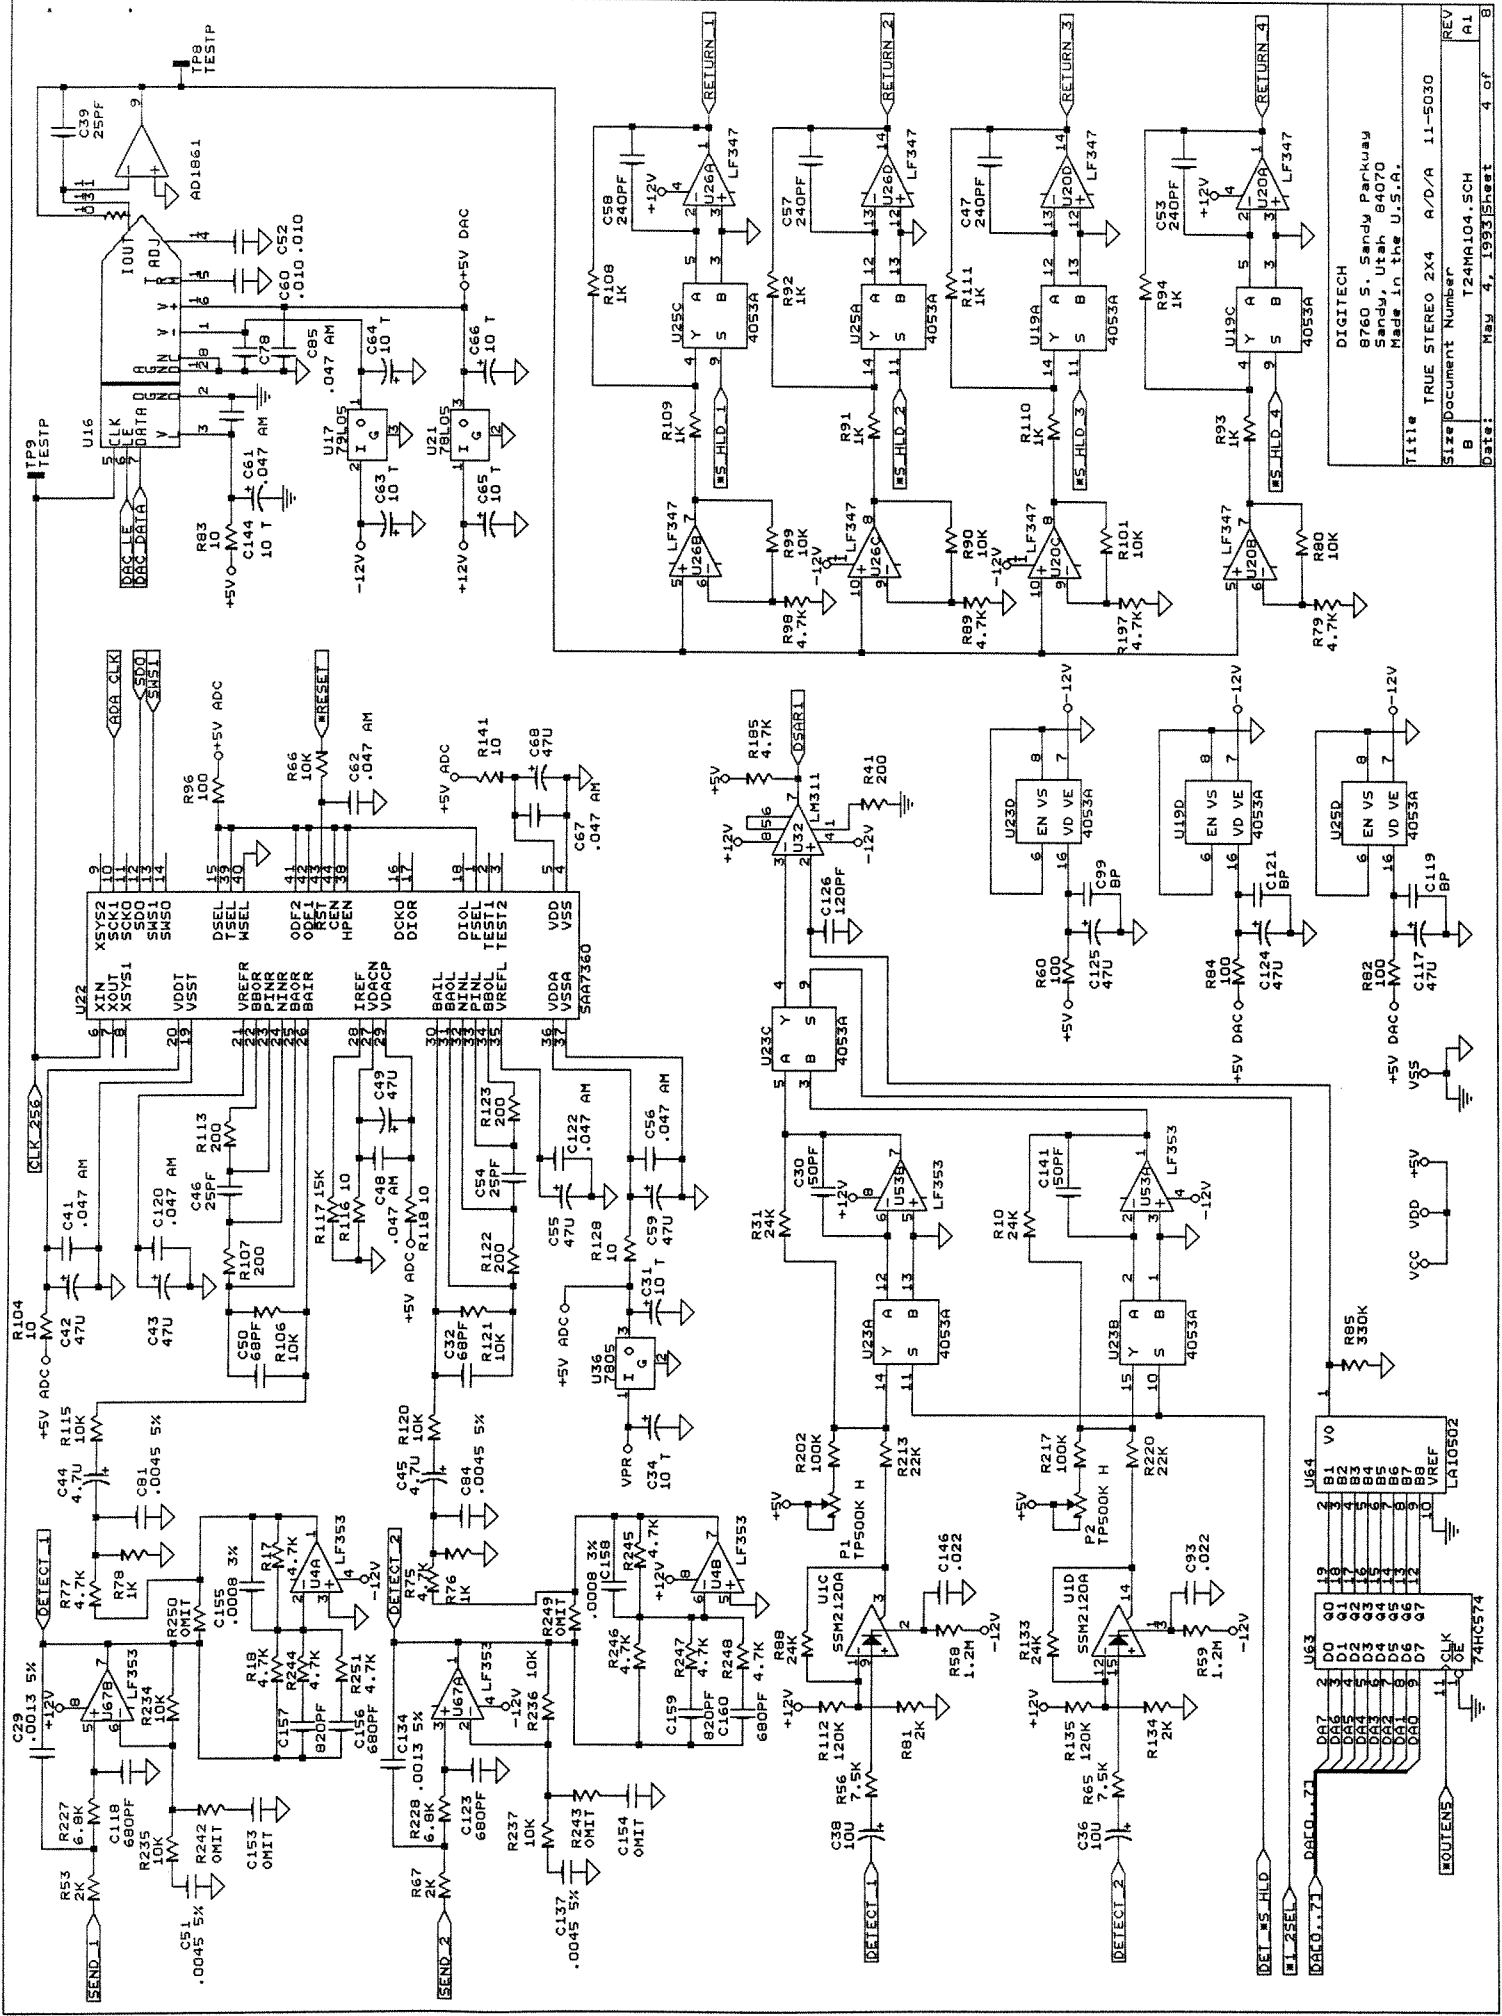

LINK
 I24HA102.SCH
 I24HA103.SCH
 I24HA104.SCH
 I24HA105.SCH
 I24HA106.SCH
 I24HA107.SCH
 I24HA108.SCH

DIGITECH
 9760 S. Sandy Parkway
 Sandy, Ut. 84070
 Made in U.S.A.

Title
 TRUE STEREO 2X4 INPUT OUTPUT MIX 11-5030
 Size Document Number
 B T24HA101.SCH
 Date: May 4, 1993 Sheet 1 of 9

REV
 A1

DIGITECH
 8760 S. Sandy Parkway
 Sandy, Ut. 84070
 Made in U.S.A.

Title	TS 2X4 INPUT, OUTPUT, MIX	11-5030
Size	Document Number	REV
	B	A1
Date:	May 4, 1993	Sheet 2 of 8

DIGITECH
 8760 S. Sandy Parkway
 Sandy, Ut. 84070
 Made in U.S.A.

Title T5 2X4 DSP 11-5030
 Size Document Number B T24MA103.SCH
 Date: May 4, 1993 Sheet 3 of 8

DIGITECH
 8760 S. Sandy Parkway
 Sandy, Utah 84070
 Made in the U.S.A.

Title: TRUE STEREO 2X4 A/D/A 11-5030
 Size: Document Number B
 T24MA104.SCH
 Date: May 4, 1993 Sheet 4 of 8

Title# 15 2X4 - CPU, DECODE AND DRIVERS 11-5030
 Size Document Number T24M106.SCH
 Date: May 4, 1983 Sheet 6 of 8

TEST REF. TP14
 BR20
 BR21
 BR22
 C146
 C147
 H12
 H11
 J11
 Q13
 R23
 R27
 R28
 R29
 R31
 R37
 R41
 R42
 R43
 R44
 R45
 R46
 R47
 R48
 R49
 R50
 R51
 R52
 R53
 R54
 R55
 R56
 R57
 R58
 R59
 R60
 R61
 R62
 R63
 R64
 R65
 R66
 R67
 R68
 R69
 R70
 R71
 R72
 R73
 R74
 R75
 R76
 R77
 R78
 R79
 R80
 R81
 R82
 R83
 R84
 R85
 R86
 R87
 R88
 R89
 R90
 R91
 R92
 R93
 R94
 R95
 R96
 R97
 R98
 R99
 R100