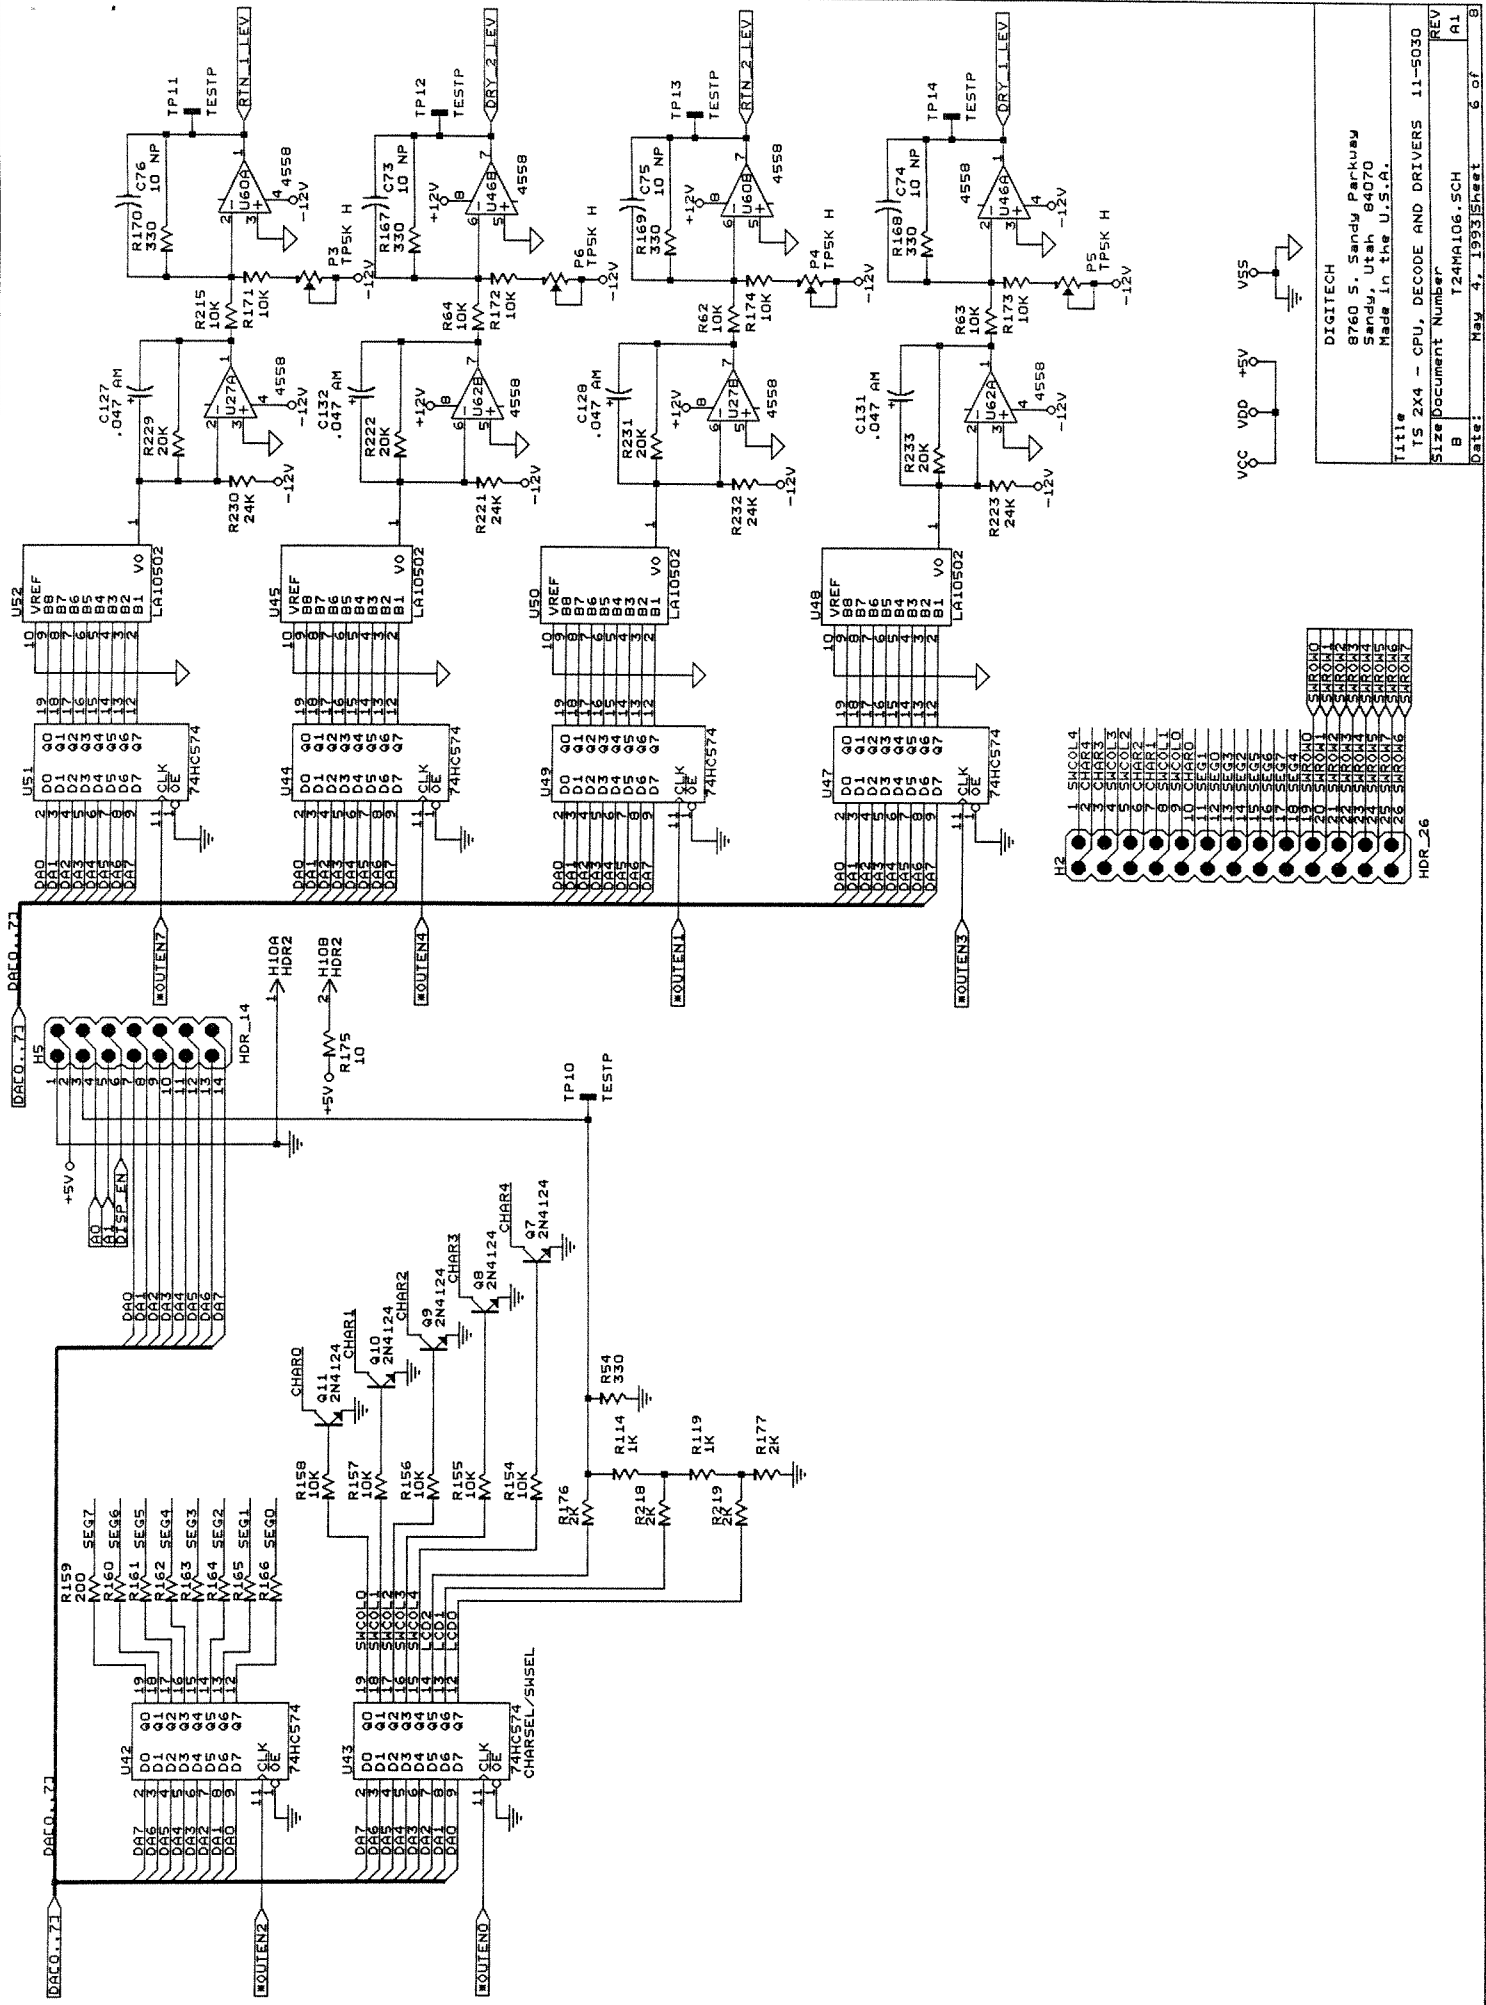

LINK
 I24HA102.SCH
 I24HA103.SCH
 I24HA104.SCH
 I24HA105.SCH
 I24HA106.SCH
 I24HA107.SCH
 I24HA108.SCH

DIGITECH
 9760 S. Sandy Parkway
 Sandy, Ut. 84070
 Made in U.S.A.

Title
 TRUE STEREO 2X4 INPUT OUTPUT MIX 11-5030
 Size Document Number
 B T24HA101.SCH
 Date: May 4, 1993 Sheet 1 of 9

Title T5 2X4 DSP 11-5030
 Size Document Number B T24MA103.SCH
 Date: May 4, 1993 Sheet 3 of 8

DIGITECH
 8760 S. Sandy Parkway
 Sandy, Utah 84070
 Made in the U.S.A.

Title: TRUE STEREO 2X4 A/D/A 11-5030
 Size: Document Number B
 T24MA104.SCH
 Date: May 4, 1993 Sheet 4 of 8

REV
 A1

DIGITECH
 8760 S. Sandy Parkway
 Sandy, Utah 84070
 Made in the U.S.A.

Title TS 2x4 - CPU, DECODE, EPROM, SRAM 11-5030
 Size Document Number B
 Rev A1
 Date: May 4, 1993 Sheet 5 of 8

DIGITECH
 8760 S. Sandy Parkway
 Sandy, Utah 84070
 Made in the U.S.A.

Title# 15 2X4 - CPU, DECODE AND DRIVERS 11-5030
 Size Document Number T24M106.SCH
 Date: May 4, 1983 Sheet 6 of 8

TEST REF. TP14
 BR20
 BR21
 BR22
 C146
 C147
 H12
 H11
 J11
 Q13
 R23
 R27
 R28
 R29
 R31
 R37
 R41
 R42
 R43
 R44
 R45
 R46
 R47
 R48
 R49
 R50
 R51
 R52
 R53
 R54
 R55
 R56
 R57
 R58
 R59
 R60
 R61
 R62
 R63
 R64
 R65
 R66
 R67
 R68
 R69
 R70
 R71
 R72
 R73
 R74
 R75
 R76
 R77
 R78
 R79
 R80
 R81
 R82
 R83
 R84
 R85
 R86
 R87
 R88
 R89
 R90
 R91
 R92
 R93
 R94
 R95
 R96
 R97
 R98
 R99
 R100