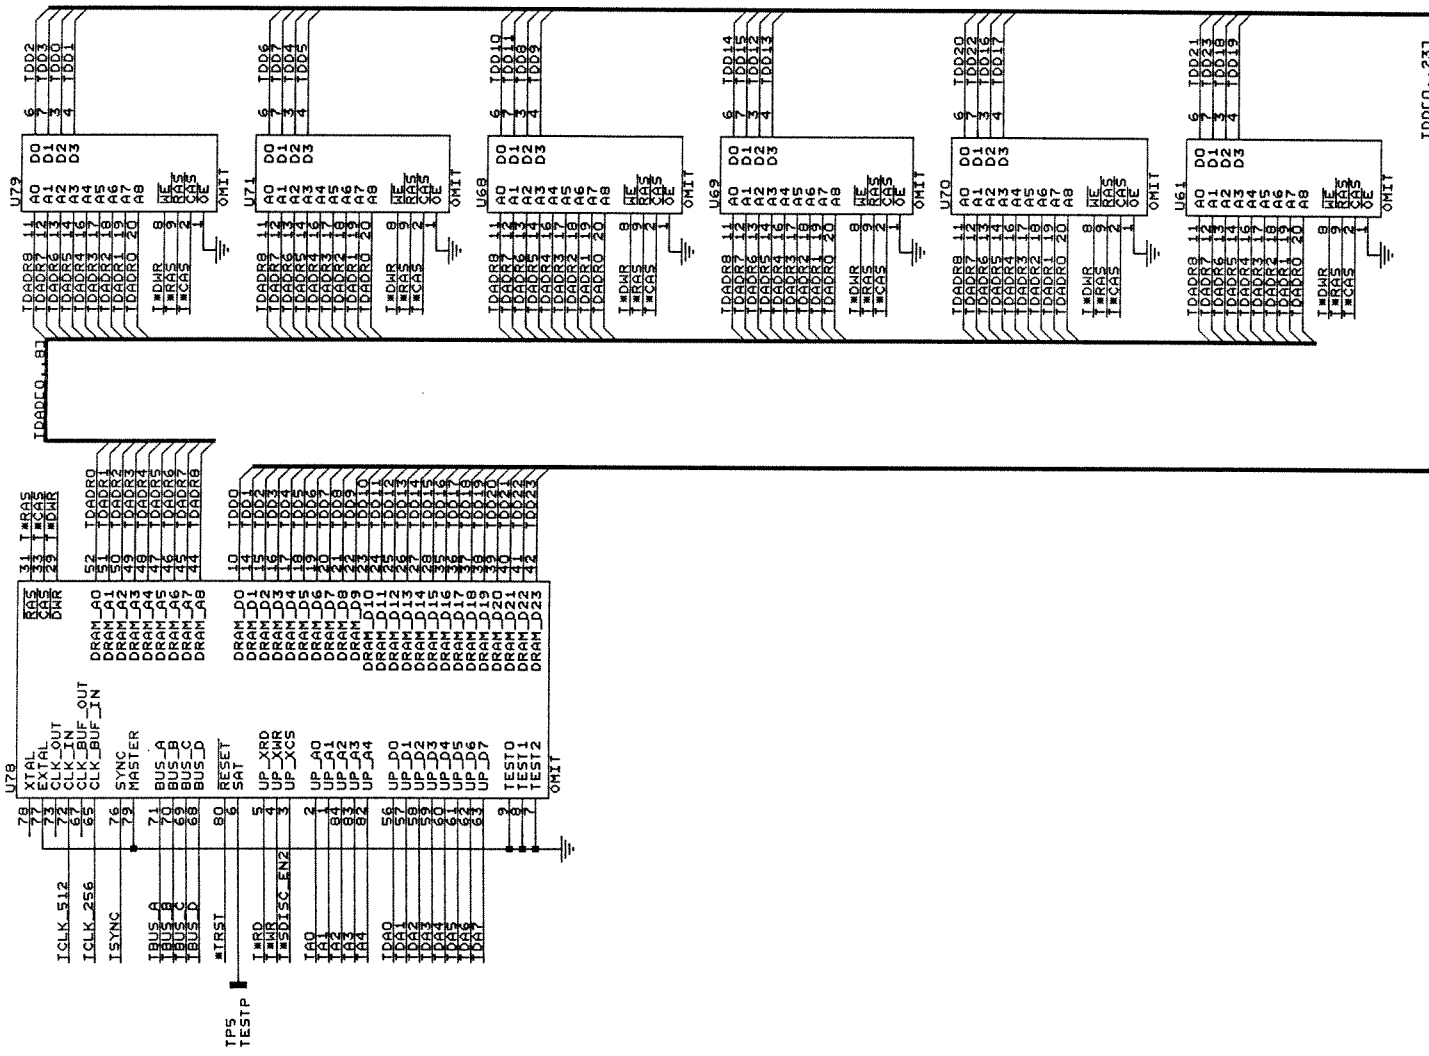

Title T5 2X4 DSP 11-5030
 Size Document Number B T24MA103.SCH
 Date: May 4, 1993 Sheet 3 of 8

DIGITECH
 8760 S. Sandy Parkway
 Sandy, Utah 84070
 Made in the U.S.A.

Title: TRUE STEREO 2X4 A/D/A 11-5030
 Size: Document Number B
 T24MA104.SCH
 Date: May 4, 1993 Sheet 4 of 8

REV
 A1

DIGITECH
 8760 S. Sandy Parkway
 Sandy, Utah 84070
 Made in the U.S.A.

Title TS 2x4 - CPU, DECODE, EPROM, SRAM 11-5030
 Size Document Number B
 Rev A1
 Date: May 4, 1993 Sheet 5 of 8

DIGITECH
 8760 S. Sandy Parkway
 Sandy, Utah 84070
 Made in the U.S.A.

Title# 15 2X4 - CPU, DECODE AND DRIVERS 11-5030
 Size Document Number T24M106.SCH
 Date: May 4, 1983 Sheet 6 of 8

TEST REF. TP14
 BR20
 BR21
 BR22
 C146
 C147
 H12
 H11
 J11
 Q13
 R23
 R27
 R28
 R29
 R31
 R37
 R41
 R42
 R43
 R44
 R45
 R46
 R47
 R48
 R49
 R50
 R51
 R52
 R53
 R54
 R55
 R56
 R57
 R58
 R59
 R60
 R61
 R62
 R63
 R64
 R65
 R66
 R67
 R68
 R69
 R70
 R71
 R72
 R73
 R74
 R75
 R76
 R77
 R78
 R79
 R80
 R81
 R82
 R83
 R84
 R85
 R86
 R87
 R88
 R89
 R90
 R91
 R92
 R93
 R94
 R95
 R96
 R97
 R98
 R99
 R100

DIP85 530
 PLCC445
 DIP325 531
 PLCC685
 DIP325 533
 PLCC645
 V55

DIGITECH
 8760 S. Sandy Parkway
 Sandy, Ut. 84070
 Made in U.S.A.

Title
 TRUE STEREO 2X4 TURBO BOARD

Size
 B

Document Number
 T24M010B.SCH