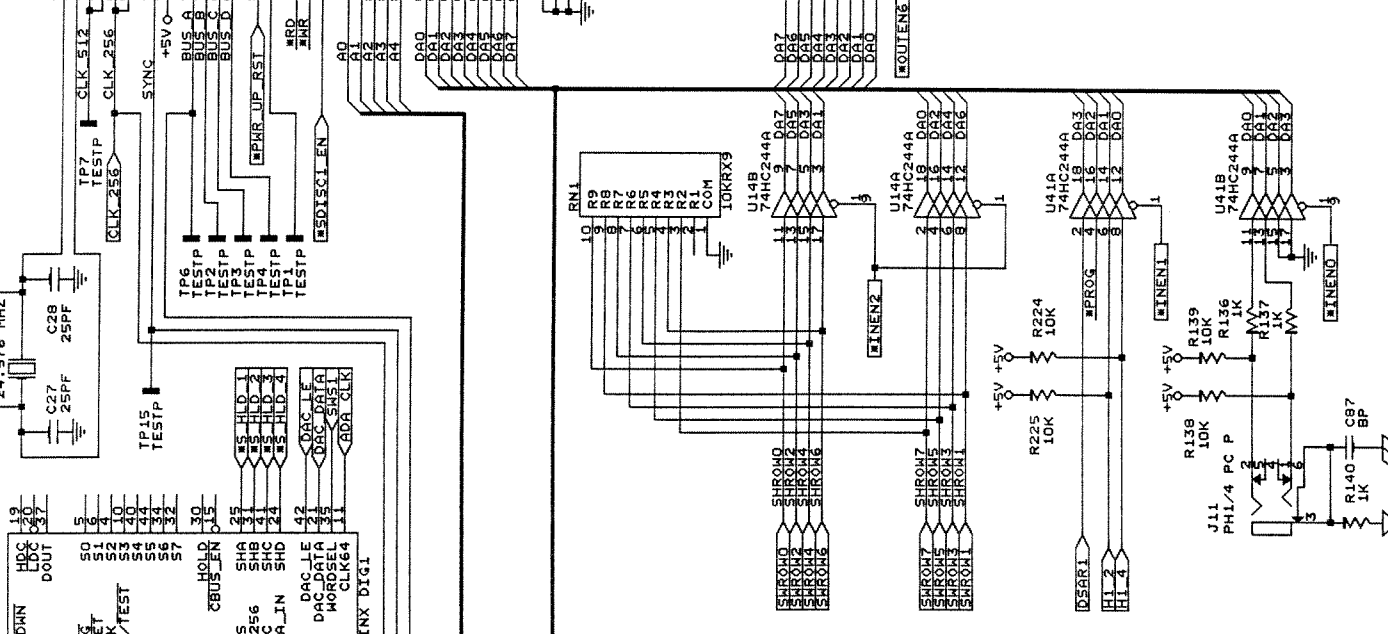

LINK
 I24HA102.SCH
 I24HA103.SCH
 I24HA104.SCH
 I24HA105.SCH
 I24HA106.SCH
 I24HA107.SCH
 I24HA108.SCH

DIGITECH
 9760 S. Sandy Parkway
 Sandy, Ut. 84070
 Made in U.S.A.

Title
 TRUE STEREO 2X4 INPUT OUTPUT MIX 11-5030
 Size Document Number
 B T24HA101.SCH
 Date: May 4, 1993 Sheet 1 of 9

REV
 A1

DIGITECH
 8760 S. Sandy Parkway
 Sandy, Ut. 84070
 Made in U.S.A.

Title	TS 2X4 INPUT, OUTPUT, MIX	11-5030
Size	Document Number	REV
	B	A1
Date:	May 4, 1993	Sheet 2 of 8

DIGITECH
 8760 S. Sandy Parkway
 Sandy, Ut. 84070
 Made in U.S.A.

Title T5 2X4 DSP 11-5030
 Size Document Number B T24MA103.SCH
 Date: May 4, 1993 Sheet 3 of 8

DIGITECH
 8760 S. Sandy Parkway
 Sandy, Utah 84070
 Made in the U.S.A.

Title: TRUE STEREO 2X4 A/D/A 11-5030
 Size: Document Number B
 T24MA104.SCH
 Date: May 4, 1993 Sheet 4 of 8

REV
 A1

DIGITECH
 8760 S. Sandy Parkway
 Sandy, Utah 84070
 Made in the U.S.A.

Title TS 2x4 - CPU, DECODE, EPROM, SRAM 11-5030
 Size Document Number B
 Rev A1
 Date: May 4, 1993 Sheet 5 of 8

DIGITECH
 8760 S. Sandy Parkway
 Sandy, Utah 84070
 Made in the U.S.A.