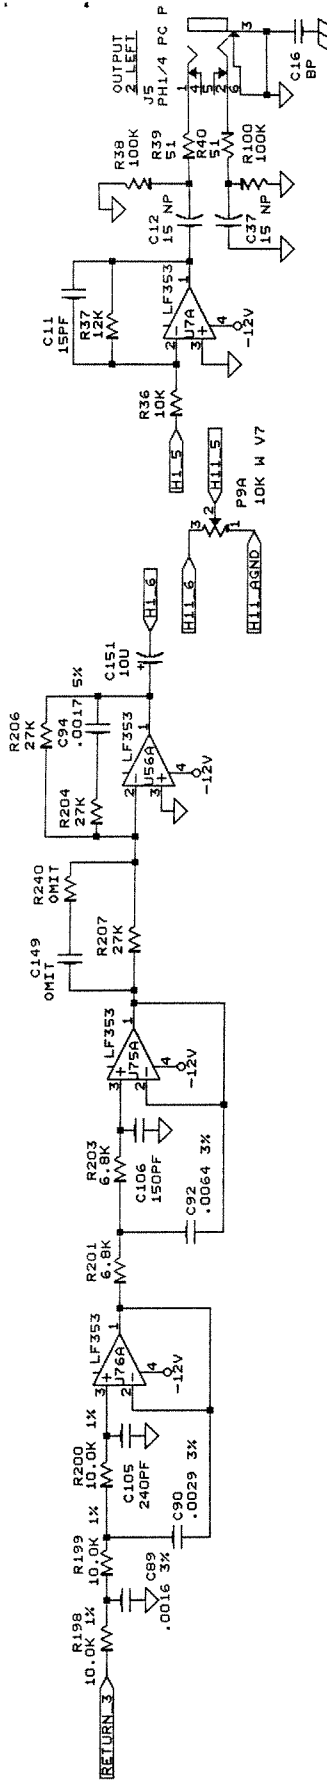

LINK
 I24HA102.SCH
 I24HA103.SCH
 I24HA104.SCH
 I24HA105.SCH
 I24HA106.SCH
 I24HA107.SCH
 I24HA108.SCH

DIGITECH
 9760 S. Sandy Parkway
 Sandy, Ut. 84070
 Made in U.S.A.

Title
 TRUE STEREO 2X4 INPUT OUTPUT MIX 11-5030
 Size Document Number
 B T24HA101.SCH
 Date: May 4, 1993 Sheet 1 of 9

REV
 A1

DIGITECH
 8760 S. Sandy Parkway
 Sandy, Ut. 84070
 Made in U.S.A.

Title	TS 2X4 INPUT, OUTPUT, MIX	11-5030
Size	Document Number	REV
	B	A1
Date:	May 4, 1993	Sheet 2 of 8

DIGITECH
 8760 S. Sandy Parkway
 Sandy, Ut. 84070
 Made in U.S.A.

Title T5 2X4 DSP 11-5030
 Size Document Number B T24MA103.SCH
 Date: May 4, 1993 Sheet 3 of 8

DIGITECH
 8760 S. Sandy Parkway
 Sandy, Utah 84070
 Made in the U.S.A.

Title: TRUE STEREO 2X4 A/D/A 11-5030
 Size: Document Number B
 T24MA104.SCH
 Date: May 4, 1993 Sheet 4 of 8

Title# 15 2X4 - CPU, DECODE AND DRIVERS 11-5030
 Size Document Number T24M106.SCH
 Date: May 4, 1983 Sheet 6 of 8

TEST REF. TP14
 BR20
 BR21
 BR22
 C146
 C147
 H12
 H11
 J11
 Q13
 R23
 R27
 R28
 R29
 R31
 R37
 R41
 R42
 R43
 R44
 R45
 R46
 R47
 R48
 R49
 R50
 R51
 R52
 R53
 R54
 R55
 R56
 R57
 R58
 R59
 R60
 R61
 R62
 R63
 R64
 R65
 R66
 R67
 R68
 R69
 R70
 R71
 R72
 R73
 R74
 R75
 R76
 R77
 R78
 R79
 R80
 R81
 R82
 R83
 R84
 R85
 R86
 R87
 R88
 R89
 R90
 R91
 R92
 R93
 R94
 R95
 R96
 R97
 R98
 R99
 R100