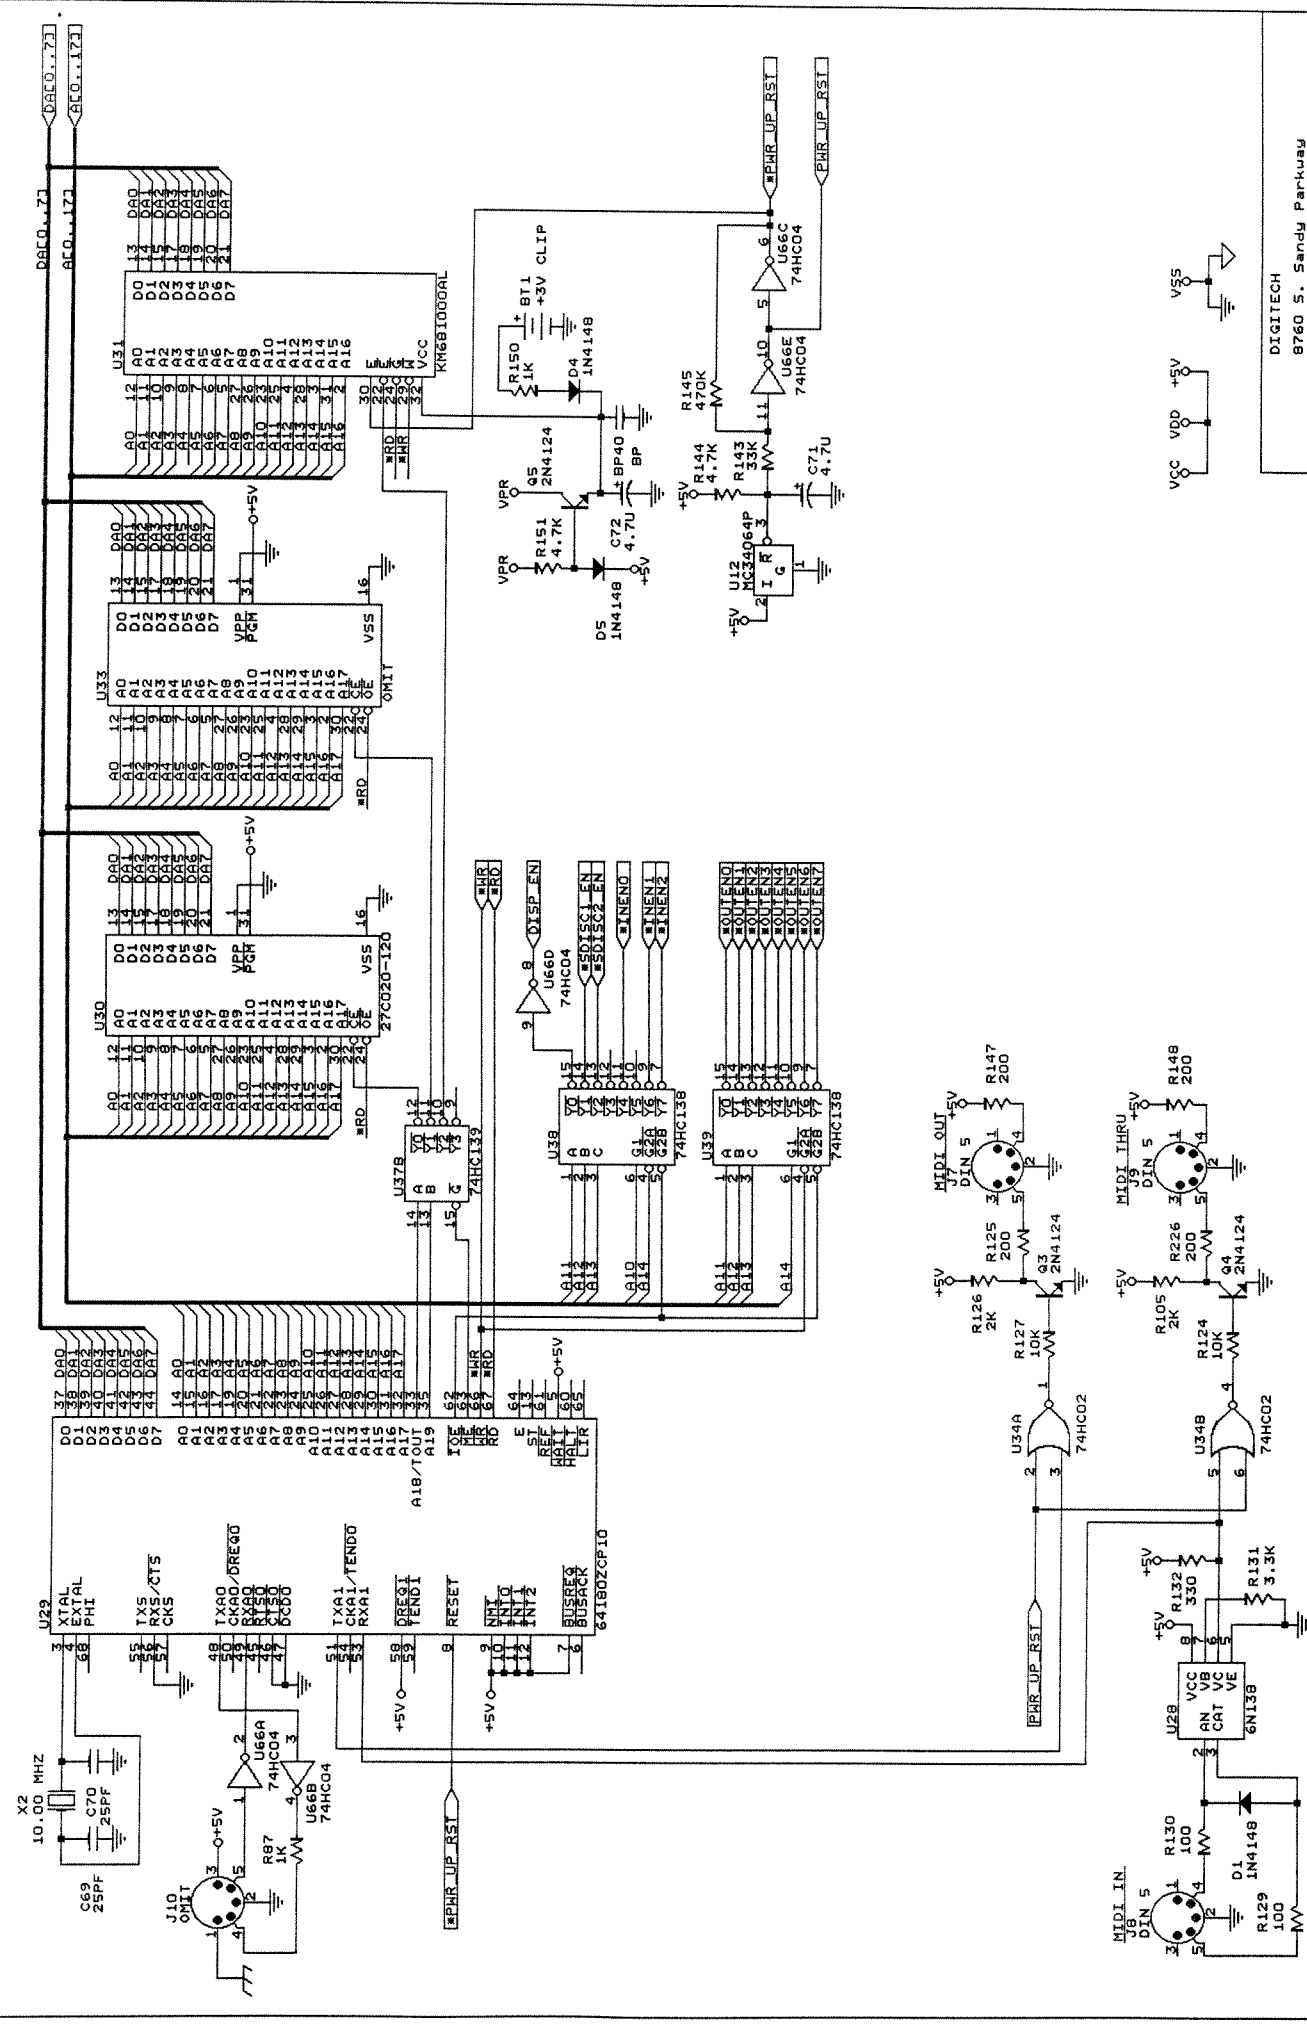

LINK
 I24HA102.SCH
 I24HA103.SCH
 I24HA104.SCH
 I24HA105.SCH
 I24HA106.SCH
 I24HA107.SCH
 I24HA108.SCH

DIGITECH
 9760 S. Sandy Parkway
 Sandy, Ut. 84070
 Made in U.S.A.

Title
 TRUE STEREO 2X4 INPUT OUTPUT MIX 11-5030
 Size Document Number
 B T24HA101.SCH
 Date: May 4, 1993 Sheet 1 of 9

Title T5 2X4 DSP 11-5030
 Size Document Number B T24MA103.SCH
 Date: May 4, 1993 Sheet 3 of 8

DIGITECH
 8760 S. Sandy Parkway
 Sandy, Utah 84070
 Made in the U.S.A.

Title: TRUE STEREO 2X4 A/D/A 11-5030
 Size: Document Number B
 T24MA104.SCH
 Date: May 4, 1993 Sheet 4 of 8

REV
 A1

DIGITECH
 8760 S. Sandy Parkway
 Sandy, Utah 84070
 Made in the U.S.A.

Title TS 2x4 - CPU, DECODE, EPROM, SRAM 11-5030
 Size Document Number B
 Rev A1
 Date: May 4, 1993 Sheet 5 of 8

DIGITECH
 8760 S. Sandy Parkway
 Sandy, Utah 84070
 Made in the U.S.A.

DIP85 530
 PLCC445
 DIP325 531
 PLCC685
 DIP325 533
 PLCC645
 V55

DIGITECH
 8760 S. Sandy Parkway
 Sandy, Ut. 84070
 Made in U.S.A.

Title
 TRUE STEREO 2X4 TURBO BOARD

Size
 B

Document Number
 T24M010B.SCH